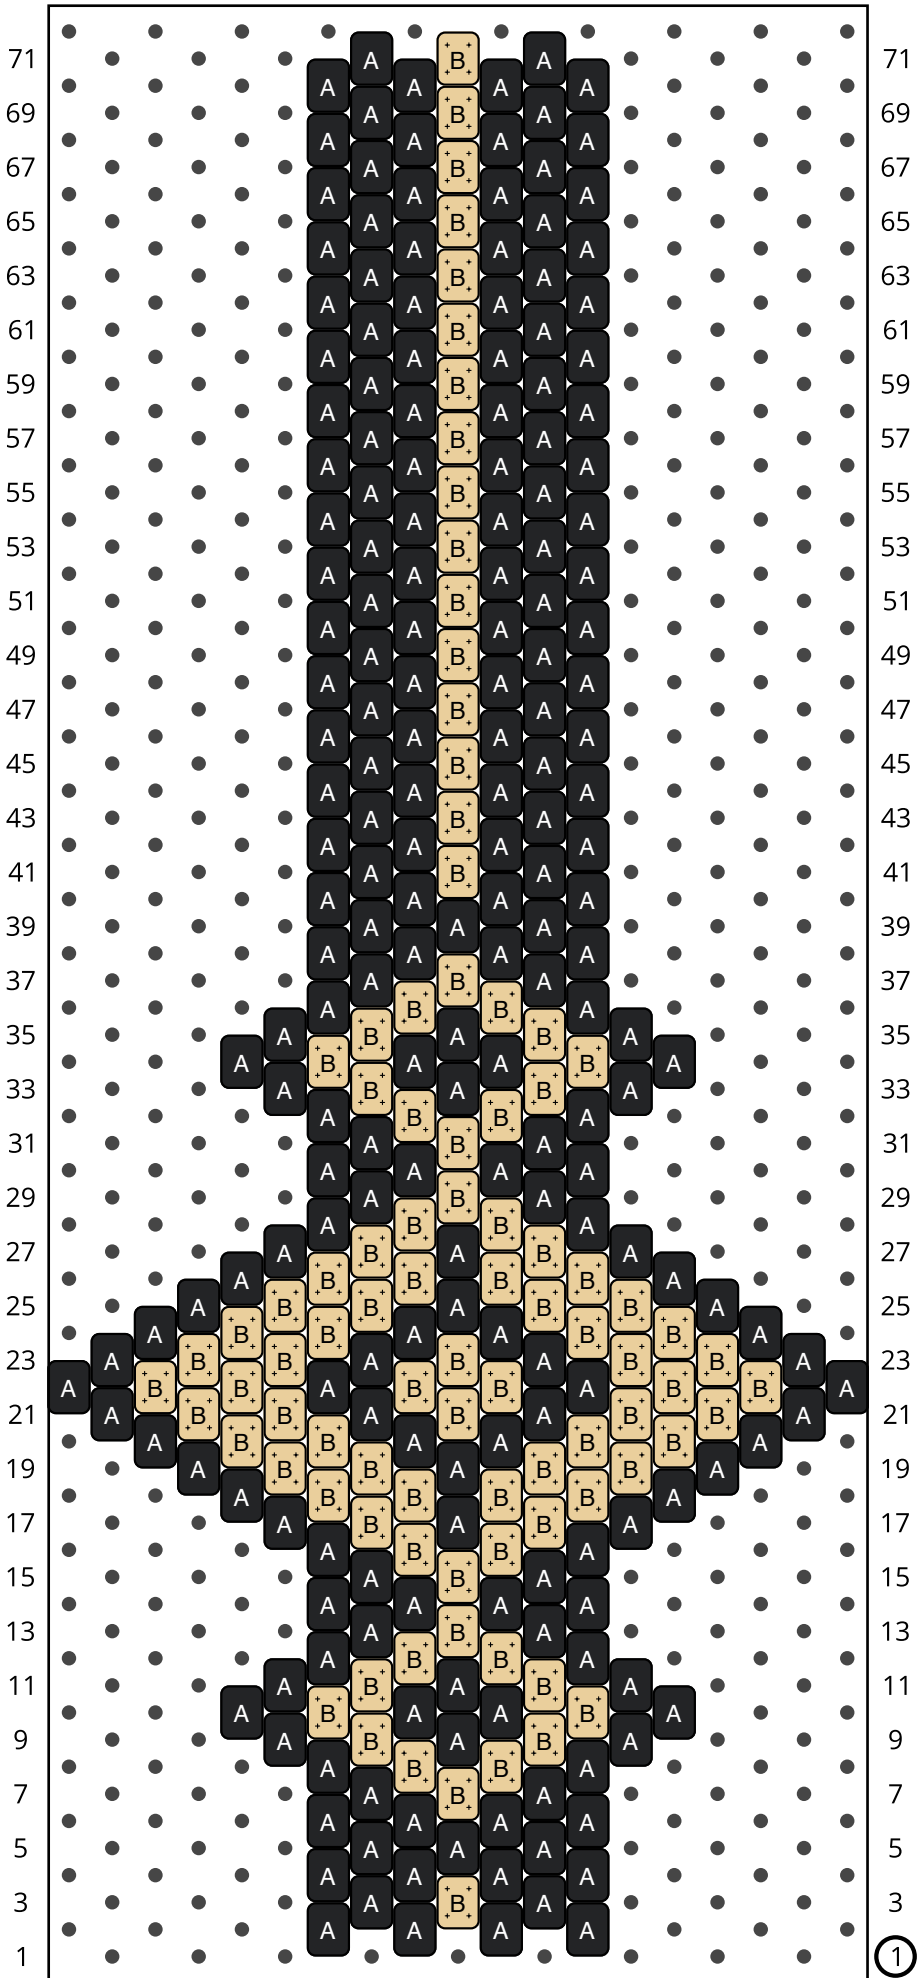

Triple Diamond Ring

Dark Color Outside

Type: Peyote + Brick Stitch

Width: 19

Height: 36

Finished size: 2,7 x 6,2 cm

Total beads: 299+

© Eureka Crystal Beads

www.eurekacrystalbeads.com

This pattern is the property of Eureka Crystal Beads LLC. No copying or selling of this pattern is allowed.

Word Chart

Starting bead: Bottom Right

Row 1&2 (←) (1)A, (1)A, (1)A, (1)A

Row 3 (→) (1)A, (1)B, (1)A

Row 4 (←) (4)A

Row 5 (→) (3)A

Row 6 (←) (4)A

Row 7 (→) (1)A, (1)B, (1)A

Row 8 (←) (1)A, (2)B, (1)A

Row 9 (→) (1)A, (1)B, (1)A, (1)B, (1)A

Row 10 (←) (1)A, (1)B, (2)A, (1)B, (1)A

Row 18 (←) (1)A, (4)B, (1)A

Row 19 (→) (1)A, (2)B, (1)A, (2)B, (1)A

Row 20 (←) (1)A, (2)B, (2)A, (2)B, (1)A

Row 21 (→) (1)A, (2)B, (1)A, (1)B, (1)A, (2)B, (1)A

Row 22 (←) (1)A, (2)B, (1)A, (2)B, (1)A, (2)B, (1)A