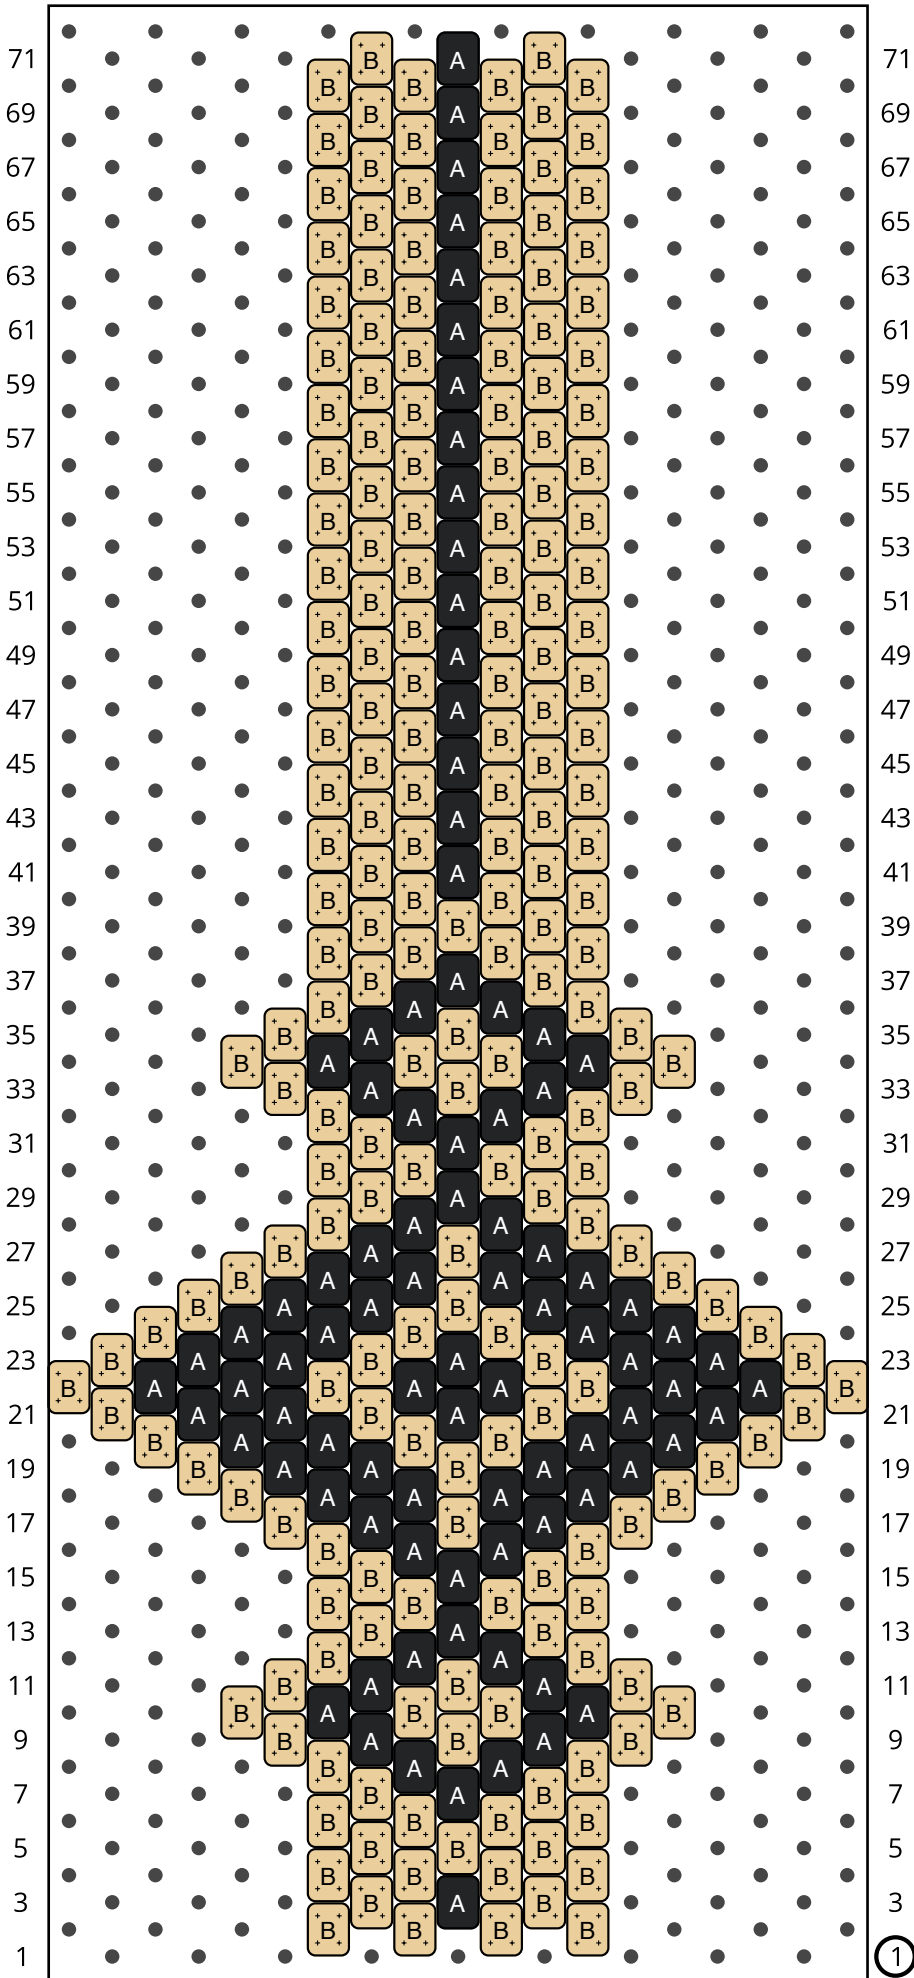

Triple Diamond Ring

Light Color Outside

Type: Peyote + Brick Stitch

Width: 19

Height: 36

Finished size: 2,7 x 6,2 cm

Total beads: 299+

© Eureka Crystal Beads

www.eurekacrystalbeads.com

This pattern is the property of Eureka Crystal Beads LLC. No copying or selling of this pattern is allowed.

Word Chart

Starting bead: Bottom Right

Row 1&2 (←) (1)B, (1)B, (1)B, (1)B

Row 3 (→) (1)B, (1)A, (1)B

Row 4 (←) (4)B

Row 5 (→) (3)B

Row 6 (←) (4)B

Row 7 (→) (1)B, (1)A, (1)B

Row 8 (←) (1)B, (2)A, (1)B

Row 9 (→) (1)B, (1)A, (1)B, (1)A, (1)B

Row 10 (←) (1)B, (1)A, (2)B, (1)A, (1)B

Row 18 (←) (1)B, (4)A, (1)B

Row 19 (→) (1)B, (2)A, (1)B, (2)A, (1)B

Row 20 (←) (1)B, (2)A, (2)B, (2)A, (1)B

Row 21 (→) (1)B, (2)A, (1)B, (1)A, (1)B, (2)A, (1)B

Row 22 (←) (1)B, (2)A, (1)B, (2)A, (1)B, (2)A, (1)B